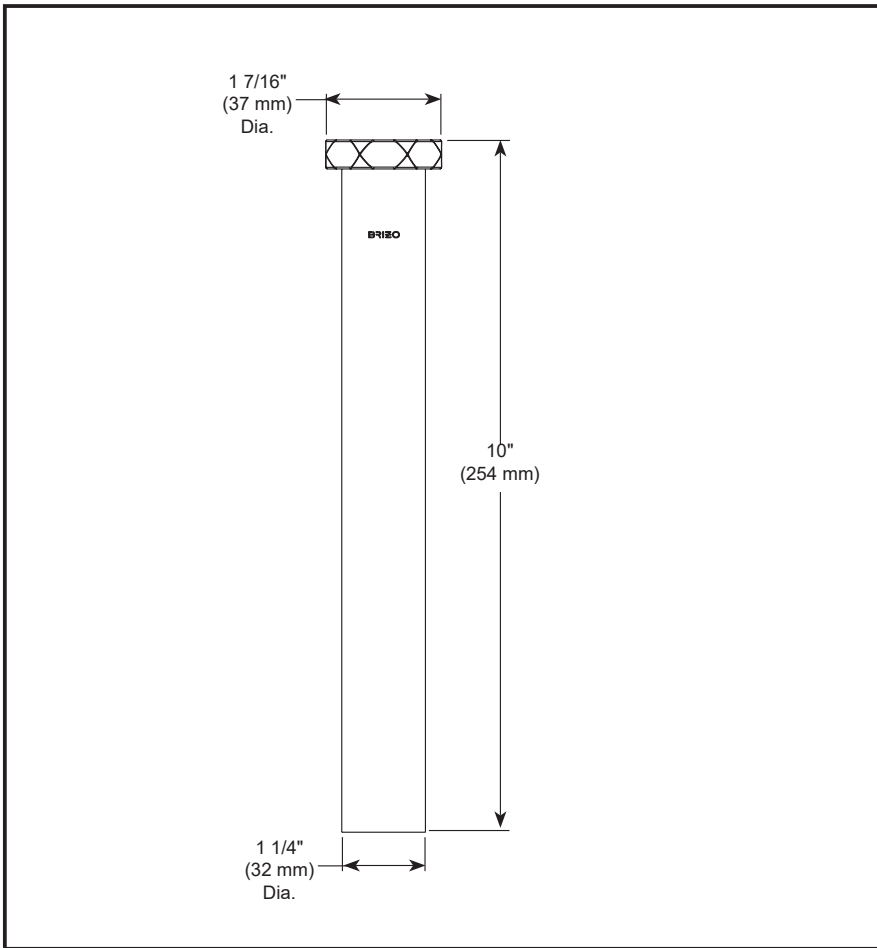

COMPLIES WITH:

- ASME A112.18.2 / CSA B125.2

▲ Designate proper finish suffix